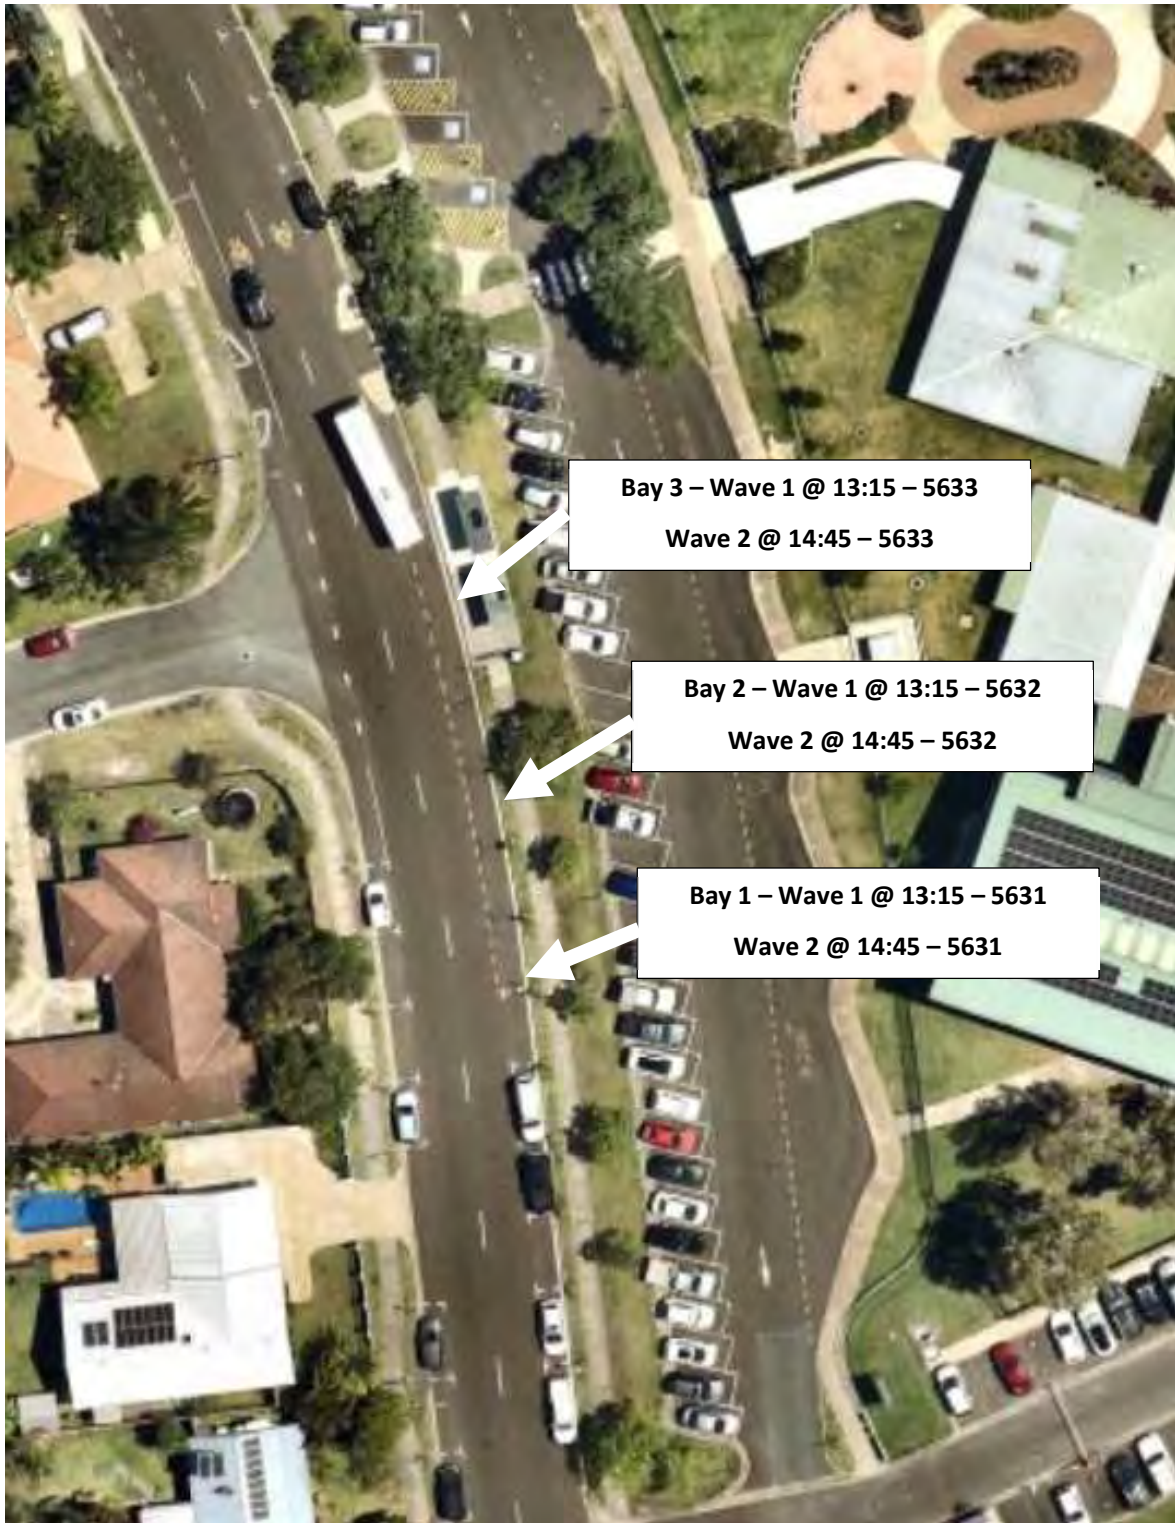

**Mountain Creek High (Seniors & Juniors) – Lady Musgrave Drive Bus Bays**

**Mountain Creek High (Seniors & Juniors) – School Bus Bays**